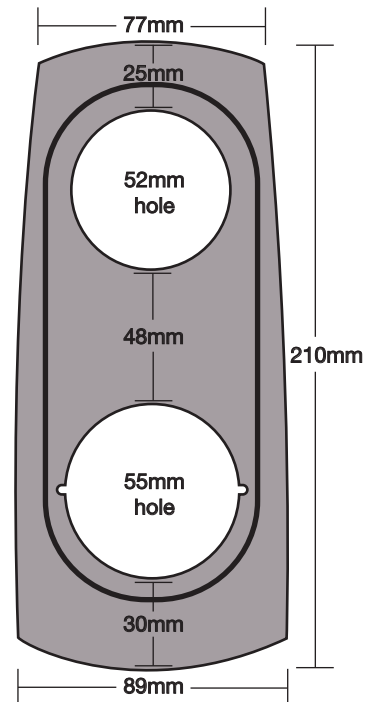

Replacement Latches

Tiebolt latch to suit
Brava Knobset 60mm - 70mm
backset, deadlatching,
satin stainless
or polished brass

BRULATCHSS
BRULATCHPB

Drive in latch
to suit
Brava Knobset
60mm - 70mm
backset,
deadlatching,
satin stainless

BRKT600DASC

Tiebolt latch to suit
Brava Knobset 127mm
backset, deadlatching,
satin stainless or
polished brass

BRUEXLATCHSS
BRUEXLATCHPB

Replacement Bolts

Bolt only to suit
Brava Deadbolt
60mm - 70mm backset,
satin stainless or
polished brass

BRUBOLTSS
BRUBOLTPB

Trim Plates

Trim plates to suit Urban entrance sets
and deadbolts. Available in satin
stainless, polished stainless, polished
brass & antique copper.