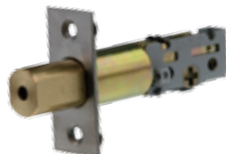

Function available:
Cylinder & turn

Finishes available:

-  Satin stainless
-  Polished brass
-  Polished stainless

TQ Series Lever

BP500TQPSSS

- Tiebolt fixing
- Residential grade
- Adjustable 60mm - 70 mm latch
- TE2 keyway
- 5 pin cylinder assembly

Function available:

Entrance

Finishes available:

Satin stainless

Polished brass

Polished stainless

Replacement Latches

Tiebolt latch to suit
Brava Knobset 60mm - 70mm
backset, deadlatching,
satin stainless
or polished brass

BRULATCHSS
BRULATCHPB

Drive in latch
to suit
Brava Knobset
60mm - 70mm
backset,
deadlatching,
satin stainless

BRKT600DASC

Tiebolt latch to suit
Brava Knobset 127mm
backset, deadlatching,
satin stainless or
polished brass

BRUEXLATCHSS
BRUEXLATCHPB

Replacement Bolts

Bolt only to suit
Brava Deadbolt
60mm - 70mm backset,
satin stainless or
polished brass

BRUBOLTSS
BRUBOLTPB

Trim Plates

BRUTRIMPLATEAC

BRUTRIMPLATESSS

BRUTRIMPLATEPB