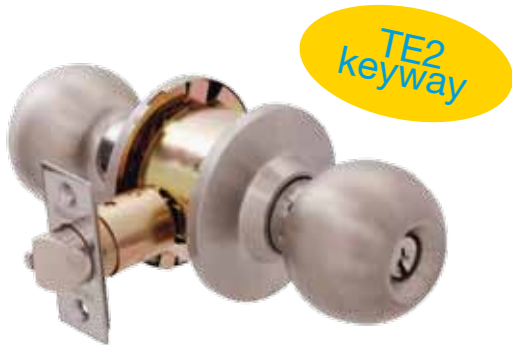

Functions available:

- Entrance
- Passage
- Privacy

Finishes available:

-  Satin stainless
-  Polished brass
-  Polished stainless

LYR Series Lever

Concealed fixing

LYR200

- Tiebolt fixing
- Residential grade
- Adjustable 60mm - 70 mm latch
- LW4/C4 keyway
- 5 pin cylinder assembly
- Rekeyable to 6 pin

Functions available:

- Entrance
- Passage
- Privacy

Finishes available:

-  Satin stainless
-  Polished brass
-  Polished stainless

Urban LYR lever

The stylish Urban LYR lever set combines the aesthetics of concealed fixing with the easy to install aspects of tiebolt fixing.

Entrance

100CBASSS

Spherical knob

- Cylindrical fixing
- Residential grade
- Adjustable 60mm - 70 mm latch
- TE2 keyway
- 5 pin cylinder assembly

Function available:

Entrance

Finishes available:

-  Satin stainless
-  Polished brass
-  Polished stainless

TE2 Keyway Deadbolts

Double Cylinder

TE2 keyway

210BPB

- Residential/light commercial grade
- Adjustable 60mm - 70 mm bolt
- TE2 keyway
- 5 pin cylinder assembly
- Saw resistant bolt

Function available:
Double cylinder