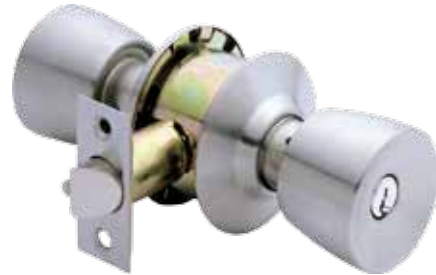

Functions available:

Entrance
 Passage
 Privacy

Finishes available:

-  Satin stainless
-  Polished brass
-  Antique copper

C3 Series

BRC3900

Spherical knob

- Cylindrical fixing
- Residential grade
- Adjustable 60mm - 70 mm latch
- LW4/C4 keyway
- 5 pin cylinder assembly
- Rekeyable to 6 pin

Functions available:

Entrance
 Passage
 Privacy
 Glassdoor

Finishes available:

-  Satin stainless
-  Polished brass
-  Polished stainless
-  Antique copper

C6 Series

BRC6600

Tulip knob

- Cylindrical fixing
- Residential grade
- Adjustable 60mm - 70 mm latch
- LW4/C4 keyway
- 5 pin cylinder assembly
- Rekeyable to 6 pin

Function available:

Double cylinder

Finishes available:

-  Satin stainless
-  Polished brass
-  Polished stainless
-  Antique copper

Single Cylinder

D371

- Residential / light commercial grade
- Adjustable 60mm - 70 mm bolt
- LW4/C4 keyway
- 5 pin cylinder assembly
- Rekeyable to 6 pin
- Accepts 8221/PD type barrel for restricted keying
- Saw resistant bolt

Function available:

Cylinder & turn

Finishes available:

-  Satin stainless
-  Polished brass
-  Polished stainless
-  Antique copper

T3 Series

Spherical knob and double cylinder deadbolt Combination Set

- Tiebolt fixing
- Residential grade
- Adjustable 60mm - 70 mm latch
- Adjustable 60mm - 70 mm bolt
- LW4/C4 keyway
- 5 pin cylinder assembly
- Rekeyable to 6 pin
- Knobset and deadbolt keyed alike
- Supplied with 3 keys