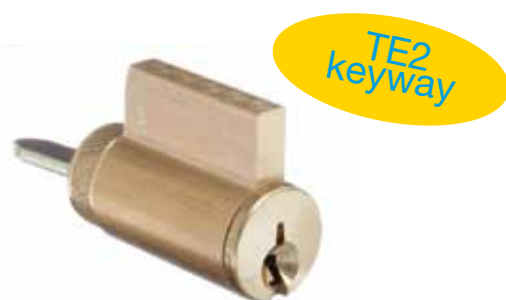

Extended Latches

BRL127SC

127mm extended latch to suit RA tiebolt knobsets and RH tiebolt leversets, deadlatching, satin chrome finish.

Polished brass extended latch also available:
BRL127PB

Extension Tubes

Extension tubes are used to convert 60mm or 70mm latches into 127mm latches

- | | | |
|---|-----------------|---|
|  | BREXT6 → | 57mm extension tube. Use with 70mm latch for 127mm backset. |
|  | BREXT7 → | 67mm extension tube. Use with 60mm latch for 127mm backset. |

Cylinder Assemblies

6 pin cylinder assembly to suit all Metro knobsets and leversets. Satin chrome finish
BRMETCYLSCKD

Polished brass cylinder also available:
BRMETCYLPBKD

Pre-loaded 6 pin housing, complete with threaded cap, tail piece, pin and spring
BRMETCYLLP