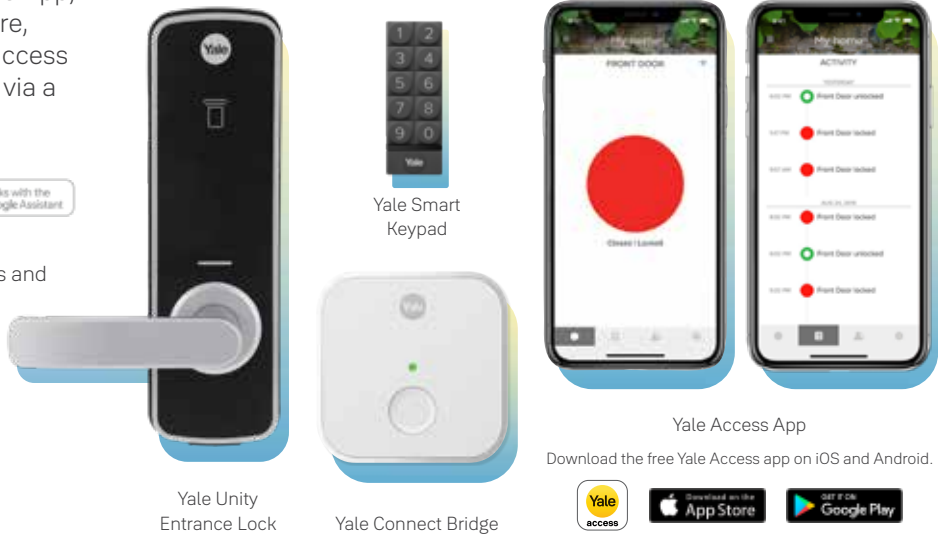

SUITABLE FOR FIRST-FIT
AND RETROFIT

Build a smart home with a smart lock

NEW

The Yale Unity Entrance Lock can now be controlled through the use of the Yale Access App, providing total control over the lock anywhere, anytime*. Lock and unlock the door, grant access to others and keep track of visitor access all via a mobile device.

Works with Works with works with the

*The Yale Connect Bridge is required for remote access and voice assistant compatibility.

Yale Unity Entrance Lock

Yale Connect Bridge

Yale Access App

Download the free Yale Access app on iOS and Android.